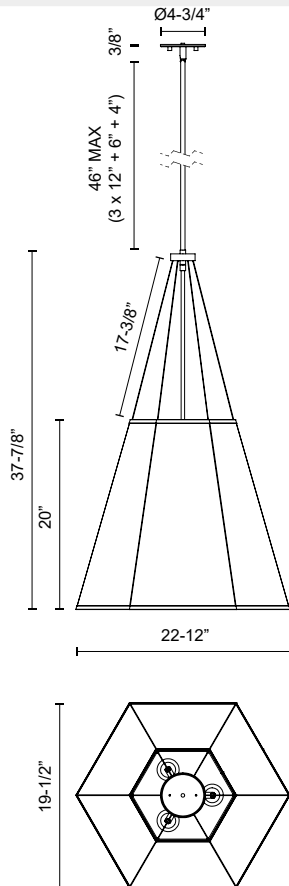

alora mood

P. 1.855.855.8926

CANADA: 19054 28TH Avenue Surrey - BC V3Z 6M3

USA: 3035 E. Lone Mountain Rd - Las Vegas, NV, 89081

MANILA PD545622

FIXTURE DIMENSIONS	L22-1/2" x W19-1/2" x H37-7/8"
LAMP TYPE	E26
MAX WATTAGE	40W
BULB QTY	3
BULBS INCLUDED	No
VOLTAGE	120V
SHADE DIMENSIONS	L22-1/2" x W19-1/2" x H20"
MATERIAL	Linen; Steel;
ROD LENGTH	46" Max (3x12" + 1x6" + 1x4")
DIAMETER OF ROD	1/2"
WIRE LENGTH	60"
MINIMUM HANG HEIGHT	44"
SLOPED CEILING ADAPTABLE	Yes, Up to 45 Degrees
LOCATION	Dry
CANOPY DIMENSIONS	D4-3/4" x H3/8"
BRAND	Alora Mood

[D - Diameter, L - Length, W - Width, H - Height, E - Extension]

AVAILABLE FINISHES:

PD545622AGWL
Aged Gold/White
Linen

PD545622MBWL
Matte
Black/White Linen

*For complete warranty terms, please visit: www.aloralighting.com/warranty